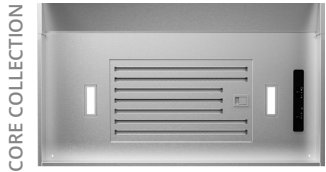

INSERT

VORTEX

MODEL FINISH SIZE W x D

VORTEX 390 CFM Insert w/ Recirculating Option, Adjustable Depth and LED Lighting			
AK9028BS	S	28-3/8" x 17-1/2" to 20-1/2"	
AK9034BS	S	34-3/8" x 17-1/2" to 20-1/2"	
• Max. Blower CFM: 390 • 3-speed slide controls • Hybrid baffle filter		• 6" round vertical & horizontal ducting • Insert height 12-5/16"	• 6W LumiLight LED lights • Dual-level lighting

Accessories	
ZRC-9000	Recirculating Kit (w/ charcoal filters)
Z0F-C090	Charcoal Filter Replacement (each)