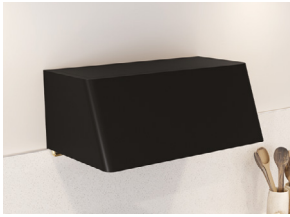

WALL

DESIGNER COLLECTION

MESA WALL

DESIGNER COLLECTION