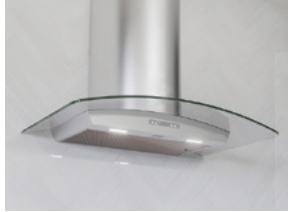

MILANO WALL

ACT

MILANO 700 CFM Curved Canopy Wall Hood w/ Zephyr Connect, PowerWave™ Blower & ACT™

ZMI-M90CG	S w/ Glass	35-3/16" x 20-1/2"
ZMI-M90CS	S	35-3/16" x 20-1/2"

- •Max. Blower CFM: 700
- •ACT Max. Blower CFM: 590, 390, 290
- •CleanAir function
- •Zephyr Connect app compatible
- •6-speed proximity controls
- •8" round vertical ducting
- •Accommodates 10' ceiling height
- •Aluminum mesh filter
- •6W LumiLight LED lights
- •Tri-level lighting
- •Auto delay-off

Accessories

ZRC-00MI	Recirculating Kit (w/ charcoal filters)
Z0F-C002	Charcoal Filter Replacement (each)
Z1C-01MI	Duct Cover Extension (For up to a 12' ceiling)
14000005	RF Wireless Remote Control
MUA008A	Make-Up Air Kit

DID YOU KNOW Zephyr LumiLight LED lights are covered under the same 3 year warranty as all internal parts. Zephyr is the first and only range hood manufacturer to warranty lights.