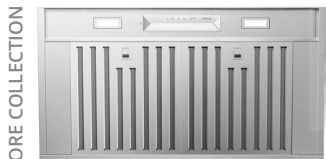

MONSOON MINI II
ACT™

MONSOON MINI II 600 CFM Insert w/ Hybrid Baffle Filters, LED Lighting and ACT™			
AK9528AS	S	28-3/8" x 18-1/16"	
AK9534AS	S	34-3/8" x 18-1/16"	
AK9540AS	S	40-3/8" x 18-1/16"	
AK9546AS	S	46-3/8" x 18-1/16"	

• Max. Blower CFM: 600 • ACT Max. Blower CFM: 390, 290 • Insert height 6-1/8"		• 7" or 3-1/4"x10" vertical ducting • 3-1/4"x10" horizontal ducting • Hybrid baffle filters	• 6W LumiLight LED lights • Dual-level lighting • 3-speed electronic controls

Accessories	
ZRC-9100A	Recirculating Kit (w/ charcoal filters)
Z0F-C091	Charcoal Filter Replacement (each)
MUA006A	Make-Up Air Kit

Finish: (S)-Stainless Steel
Warranty: 3 years non-consumable parts, 1 year labor